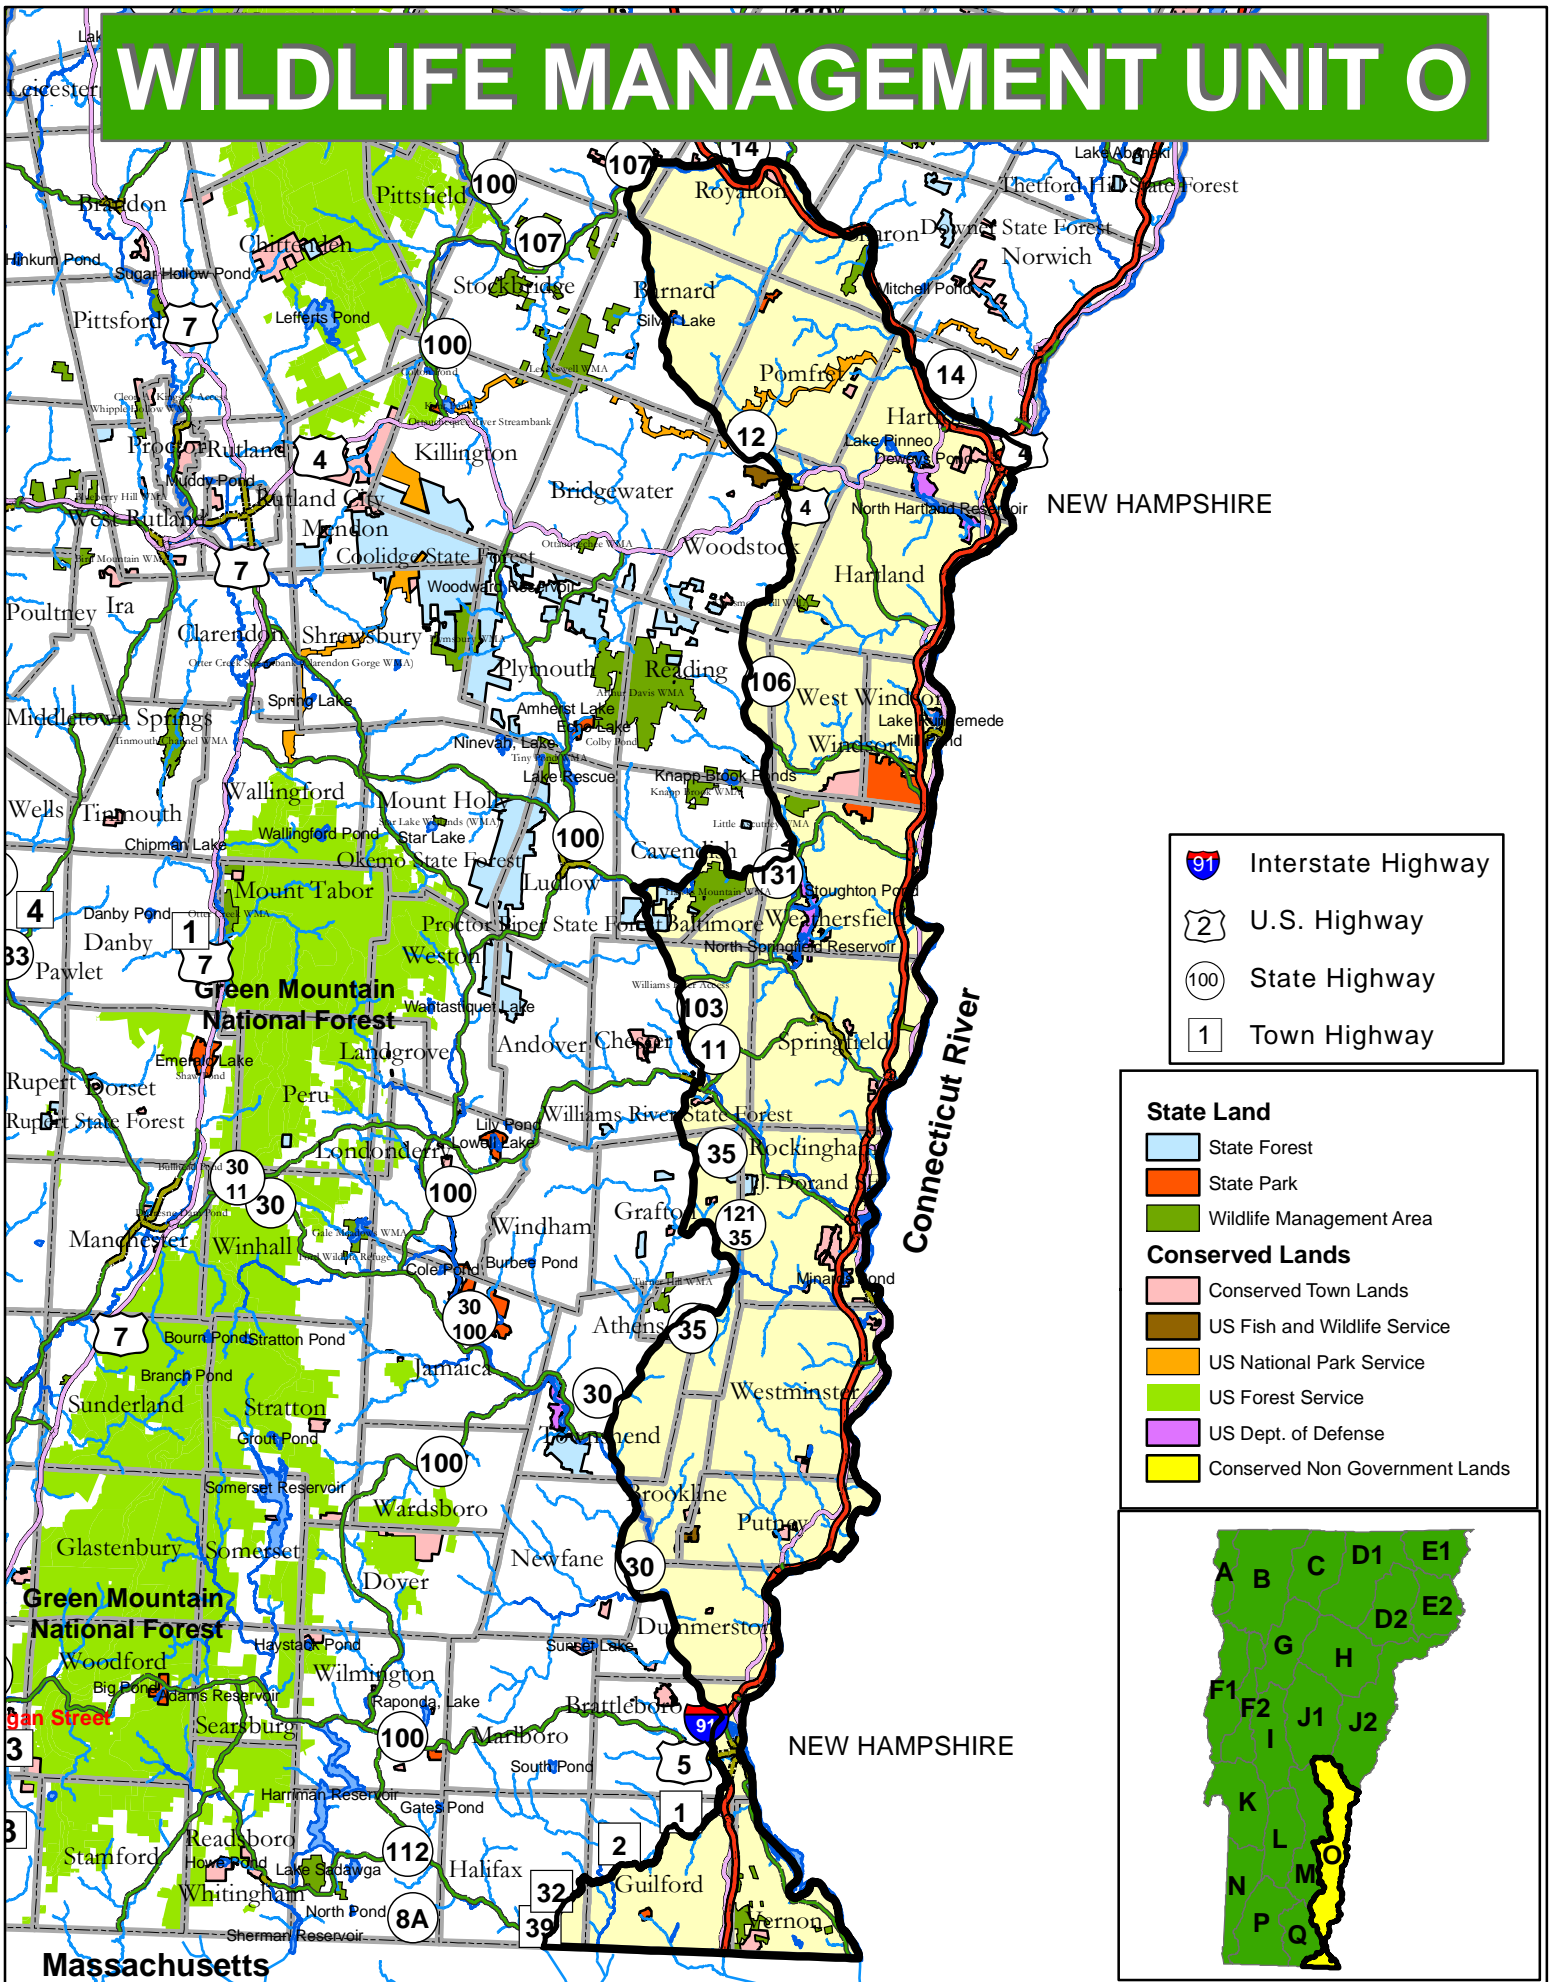

WILDLIFE MANAGEMENT UNIT O

Boundaries of conserved lands are approximate. This map and the information on it should be used for planning purposes only.